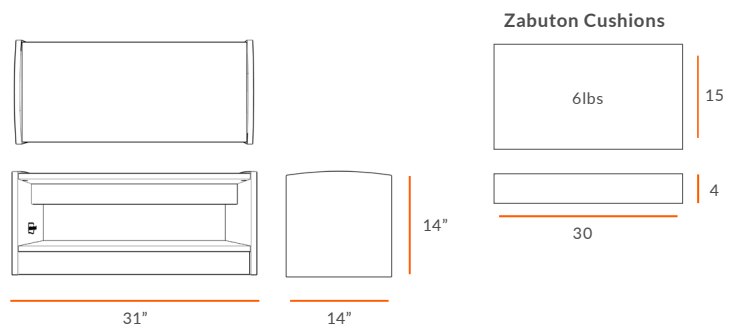

Materials

- Europly FSC Certified hardwood plywood (FSC R 012337)
- MPX® FSC Certified hardwood plywood (FSC R 012337)